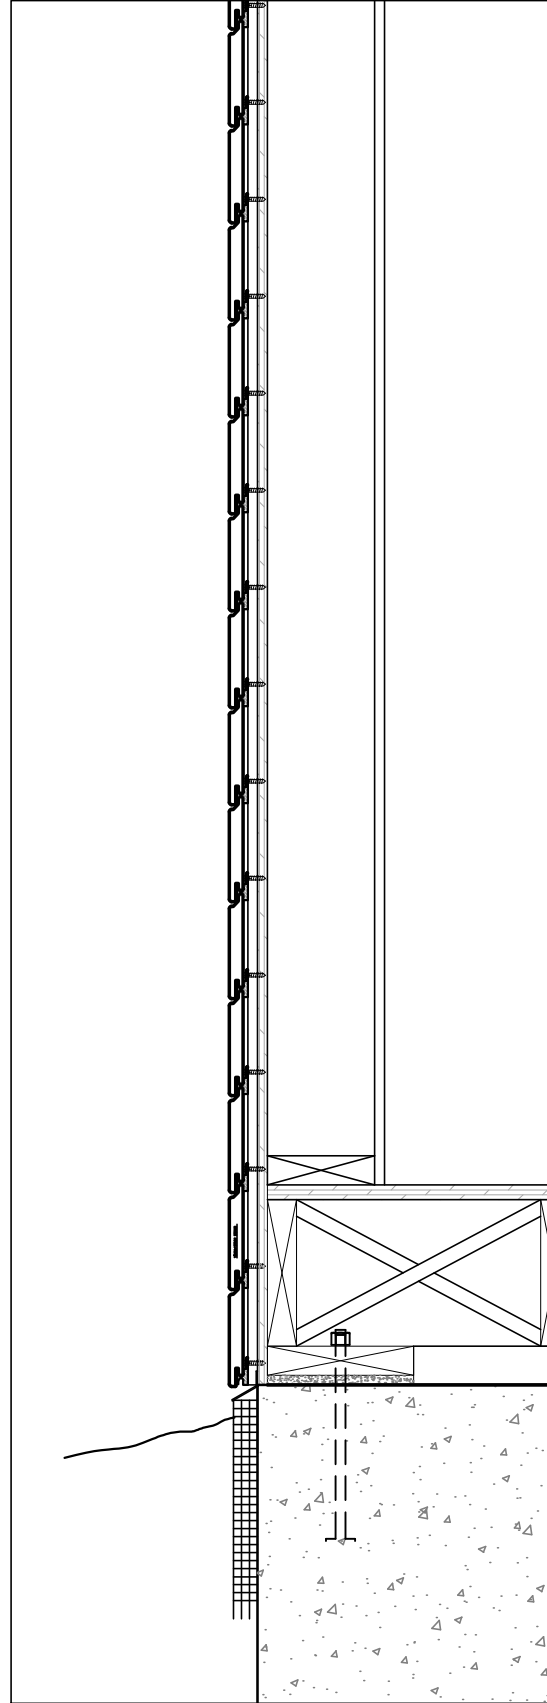

1 SIDE PROFILE 18MMx137MM ASSEMBLED
2B SCALE FULL SIZE

1 SIDE PROFILE 18MMx137MM ASSEMBLED
2B SCALE 1:10

REVISIONS: WSR 11/18/13 4 9_15 SPP Y		PAGE NO: 2B		PRODUCT: dasso.xtr 115 C, Twisted Plus Portland U © 2010 WWW.DASSOXTR.COM 1-252-262-11 © 2013		NAME: LOCATION: CONTRACT: AS NOTED SCALE: DATE: WSR 8/5/13 FILE: 9_15_DASSO SIDING PROFILES.DWG		SPP DATE: 11/18/2013 9:18 PM	
--	--	-----------------------	--	---	--	---	--	---------------------------------	--